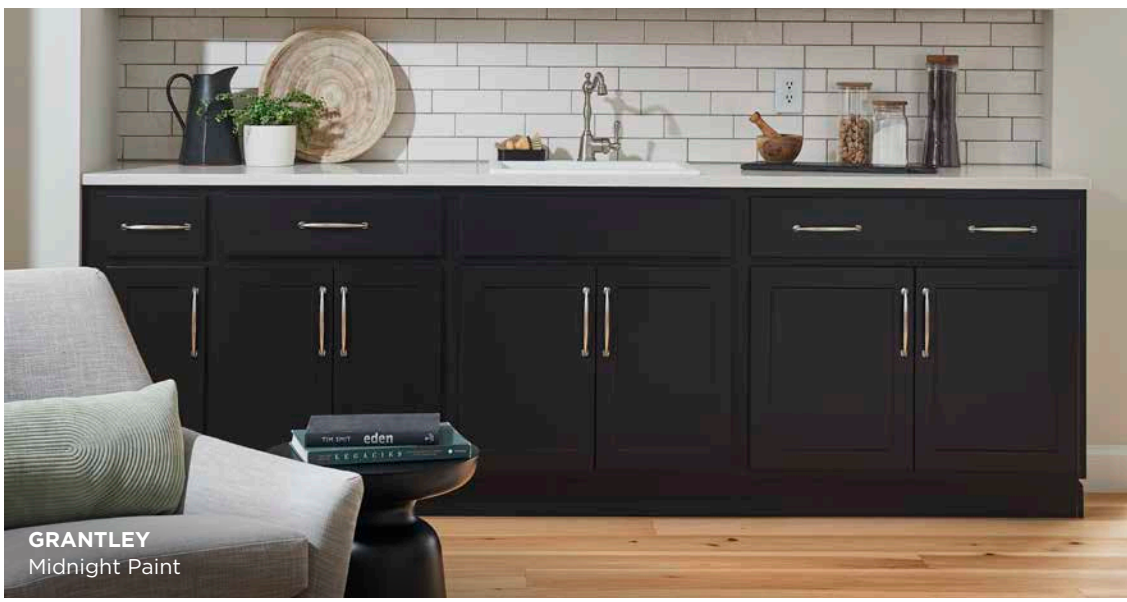

WAVERLY
Goldleaf Paint

GRANTLEY
Midnight Paint