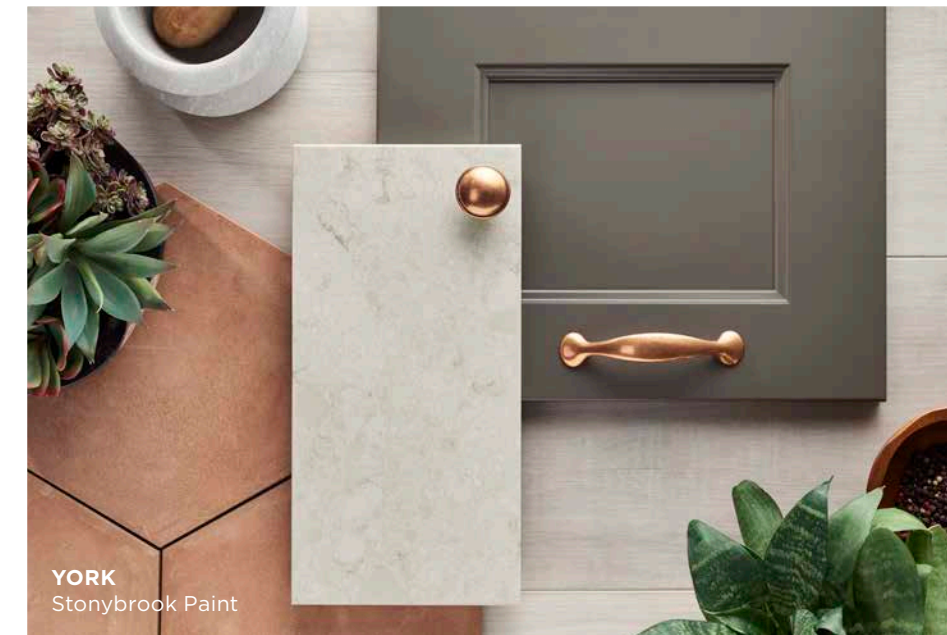

DARTMOUTH
Midnight Paint

DARTMOUTH
Hazelnut Stain