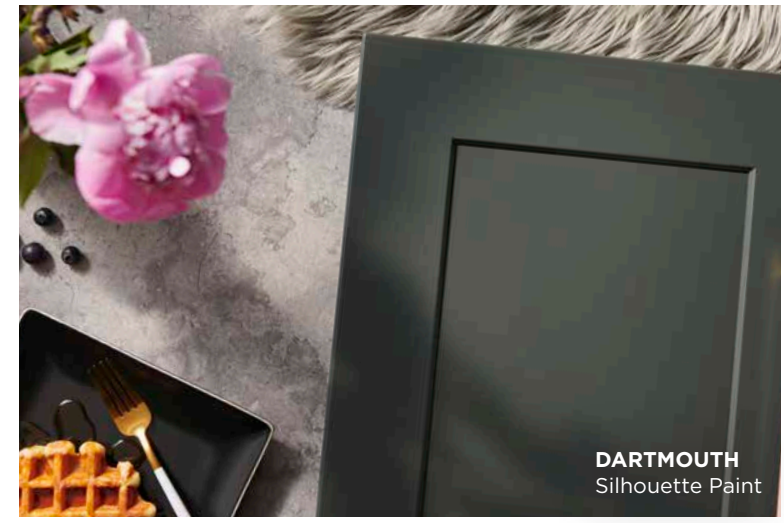

DARTMOUTH
Silhouette Paint

MIXING. MATCHING. EYE-CATCHING.

Add your unique style to any space. Thanks to Wolf Classic Complements, you can personalize it with accent colors for base cabinets, islands, vanities and more. They're the perfect complement to our most popular Wolf Classic styles and colors and are a surefire way to draw plenty of compliments, too.