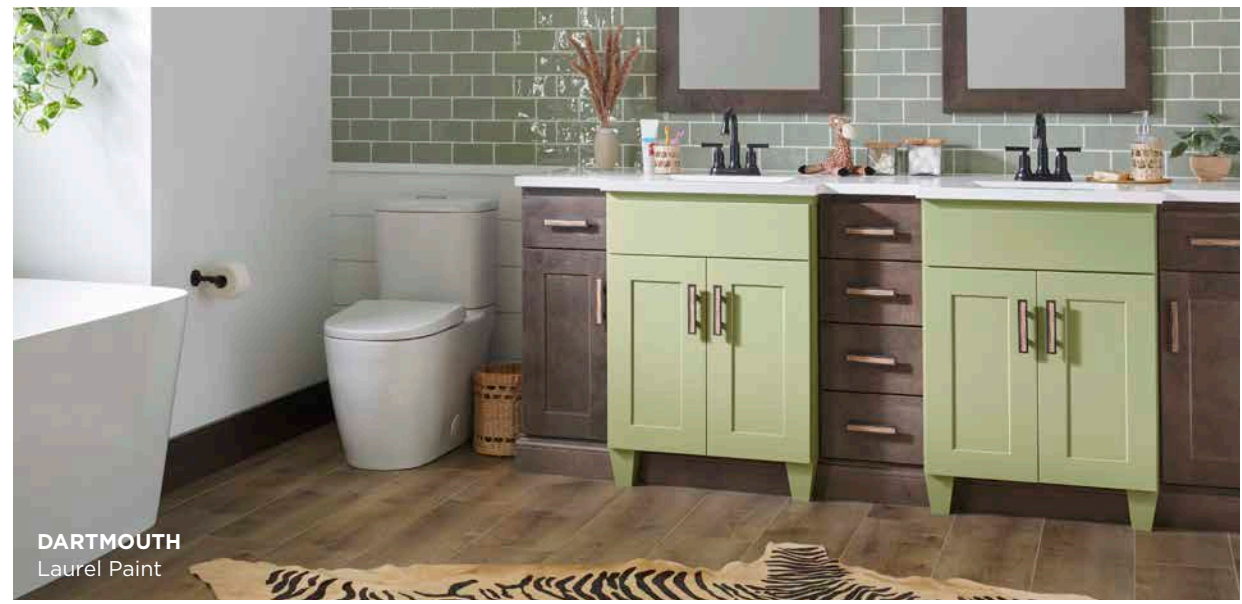

YORK
Evergreen Paint

DARTMOUTH 5-PIECE
Palmetto and Biscayne Paint

DARTMOUTH
Silhouette Paint

MIXING. MATCHING. EYE-CATCHING.

Add your unique style to any space. Thanks to Wolf Classic Complements, you can personalize it with accent colors for base cabinets, islands, vanities and more. They're the perfect complement to our most popular Wolf Classic styles and colors and are a surefire way to draw plenty of compliments, too.