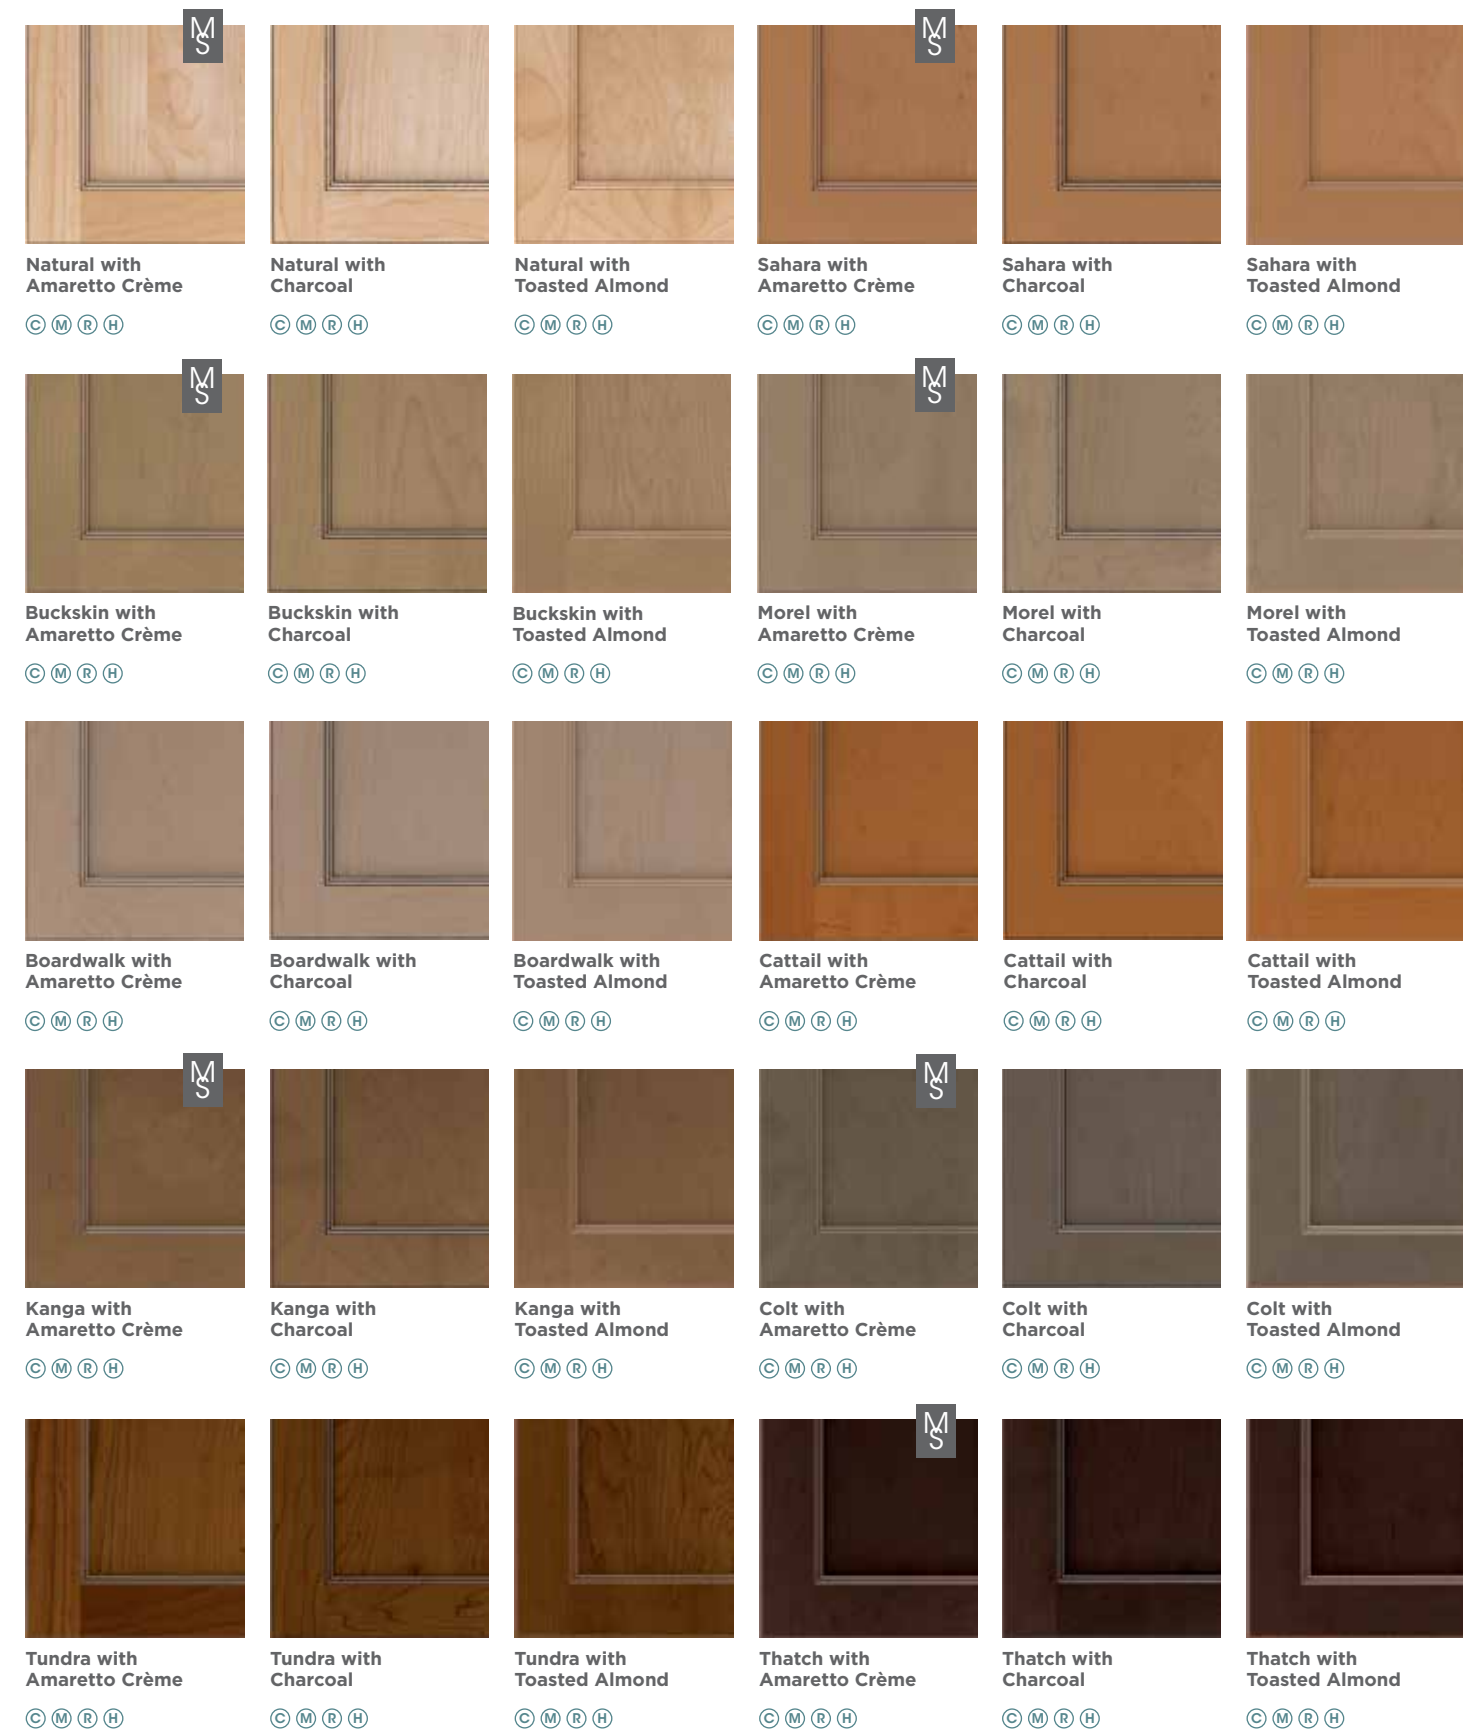

High Gloss White is available with Matching or Metallic edgebanding. (See Below)

Matching

Metallic

Arctic
Ⓛ

Icy Avalanche Linea Nightfall
Ⓛ Ⓢ

Antler
Ⓛ

Wharf
Ⓛ

Elk
Ⓛ Ⓢ

Gunstock
Ⓛ Ⓢ

Obsidian
Ⓛ

STAIN FINISHES

© Cherry M Maple R Rustic Alder H Rustic Hickory O Oak MS Market Series

Stains

Stains with Penned Glazes

BRAWNY FO Maple in Buckskin Stain

D MDF
 M Maple
 O Oak
 P Painted Hardwood
 M Market Series

EXPAND YOUR CHOICES WITH COLOR BY NUMBER.

With the Color by Number program from Wolf Home Products, you can choose from over 5,000 paint colors in the **Sherwin Williams®** or **Benjamin Moore®** paint families to bring your creative vision to life. Sherwin Williams® and Benjamin Moore® paint palettes offer a wide variety of colors found in stores or online — and they're now available exclusively on Maple and MDF door styles within the Wolf Designer cabinetry series.