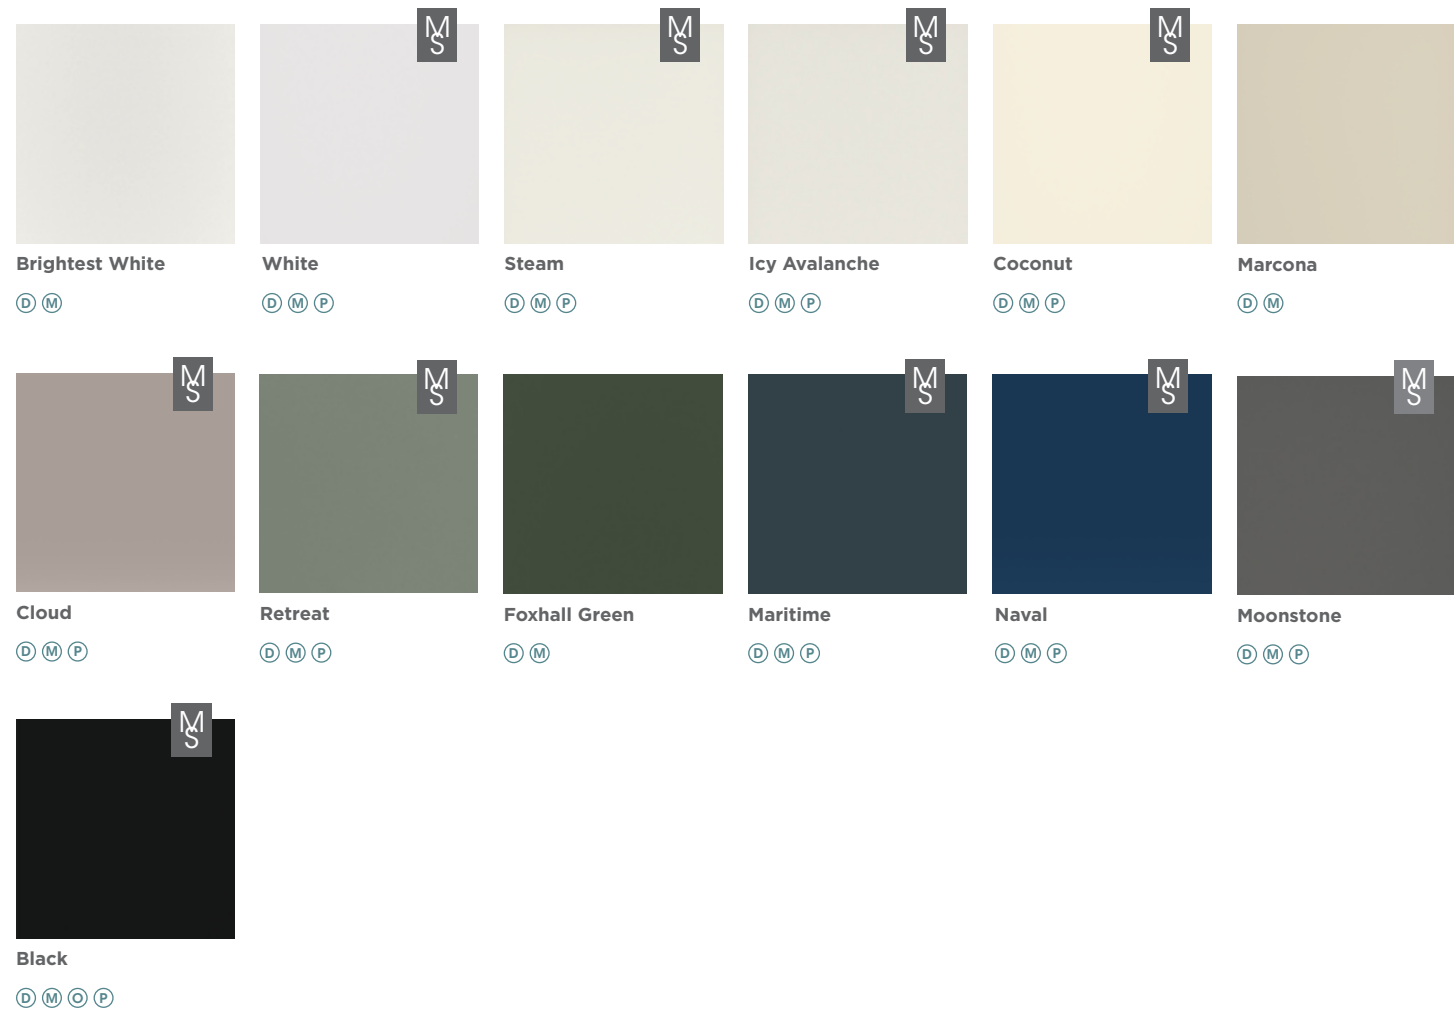

D MDF
M Maple
O Oak
P Painted Hardwood
M Market Series

Paints*