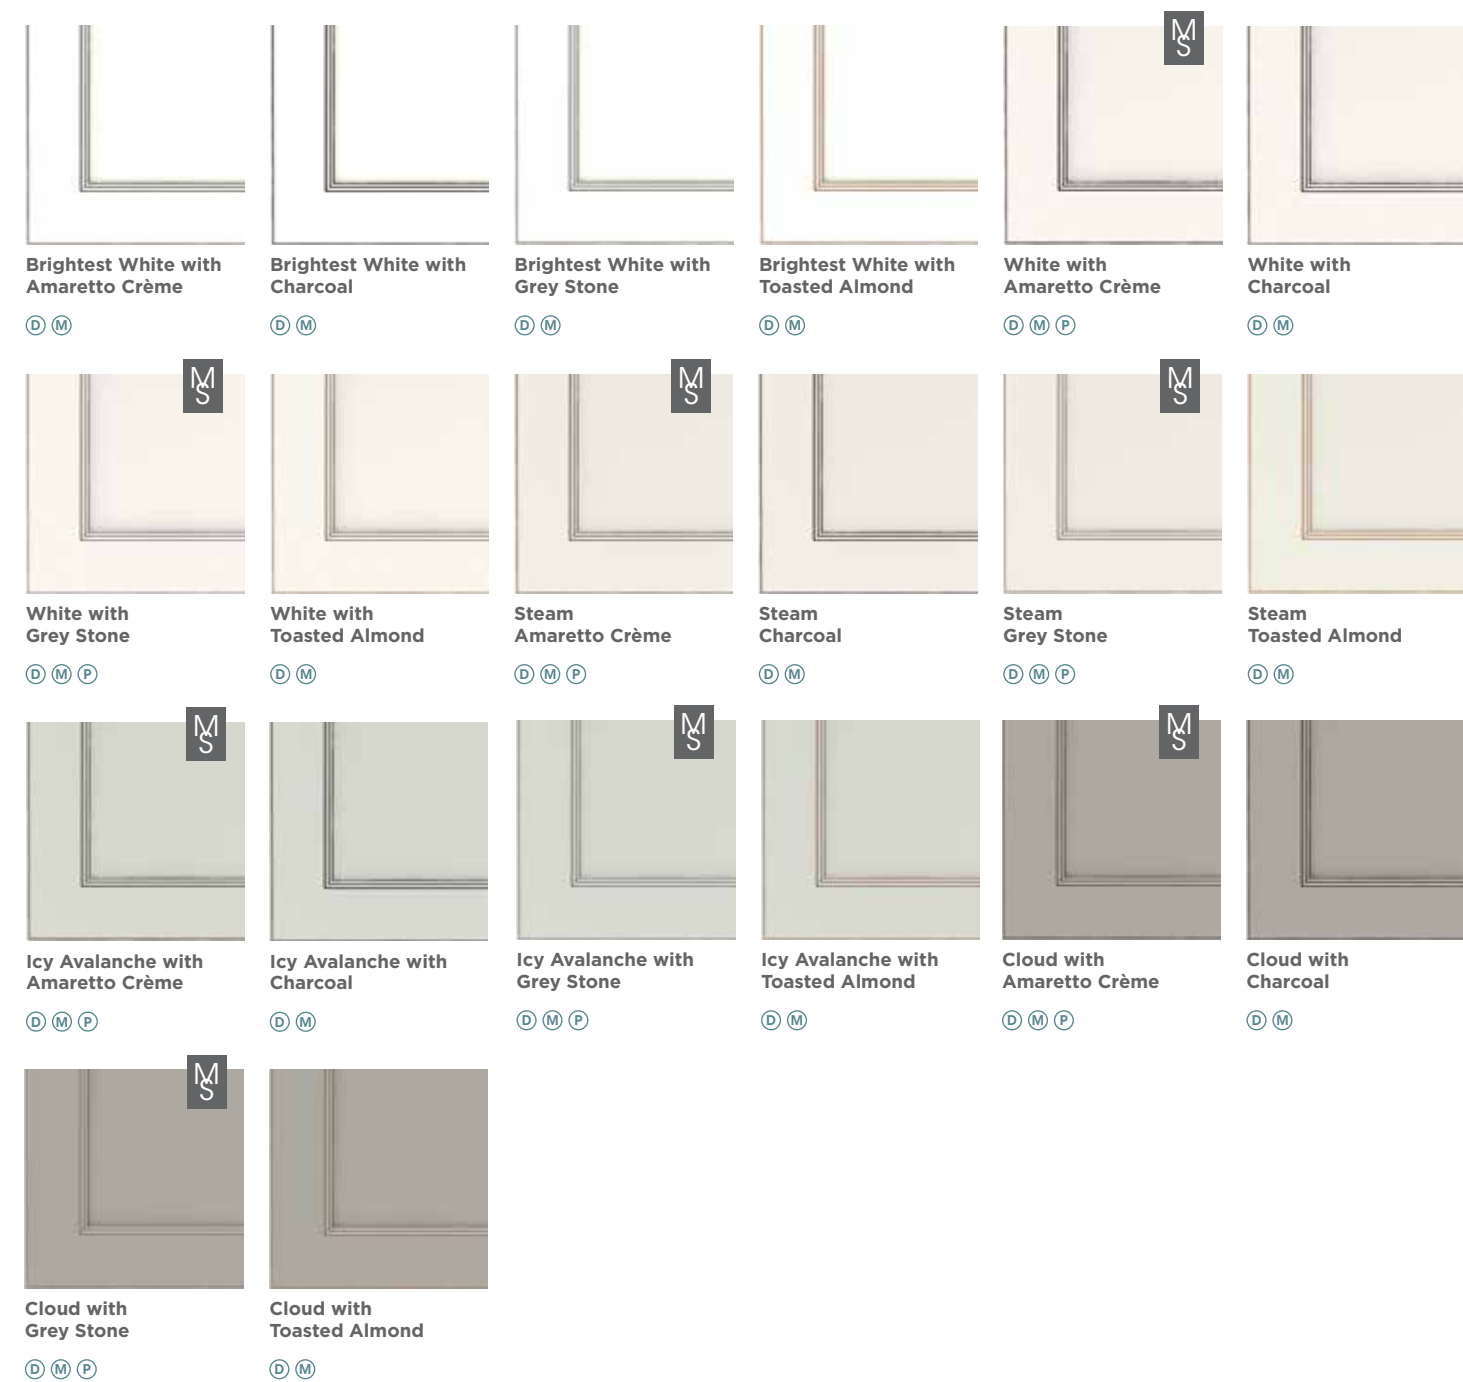

High Gloss White is available with Matching or Metallic edgebanding. (See Below)

Matching

Metallic

Arctic
Ⓛ

Icy Avalanche Linea Nightfall
Ⓛ Ⓢ

Antler
Ⓛ

Wharf
Ⓛ

Elk
Ⓛ Ⓢ

Gunstock
Ⓛ Ⓢ

Obsidian
Ⓛ

STAIN FINISHES

© Cherry M Maple R Rustic Alder H Rustic Hickory O Oak MS Market Series

Stains

Stains with Penned Glazes

BRAWNY FO Maple in Buckskin Stain

D MDF
 M Maple
 O Oak
 P Painted Hardwood
 M Market Series

Paints*

Paints with Penned Glazes*

*When Hardwood is painted, cabinet components, doors and/or drawer fronts may be constructed of various hardwood materials and/or composite materials such as Medium Density Fiberboard (MDF) and/or High Density Fiberboard (HDF).

EXPAND YOUR CHOICES WITH COLOR BY NUMBER.

With the Color by Number program from Wolf Home Products, you can choose from over 5,000 paint colors in the **Sherwin Williams®** or **Benjamin Moore®** paint families to bring your creative vision to life. Sherwin Williams® and Benjamin Moore® paint palettes offer a wide variety of colors found in stores or online — and they're now available exclusively on Maple and MDF door styles within the Wolf Designer cabinetry series.