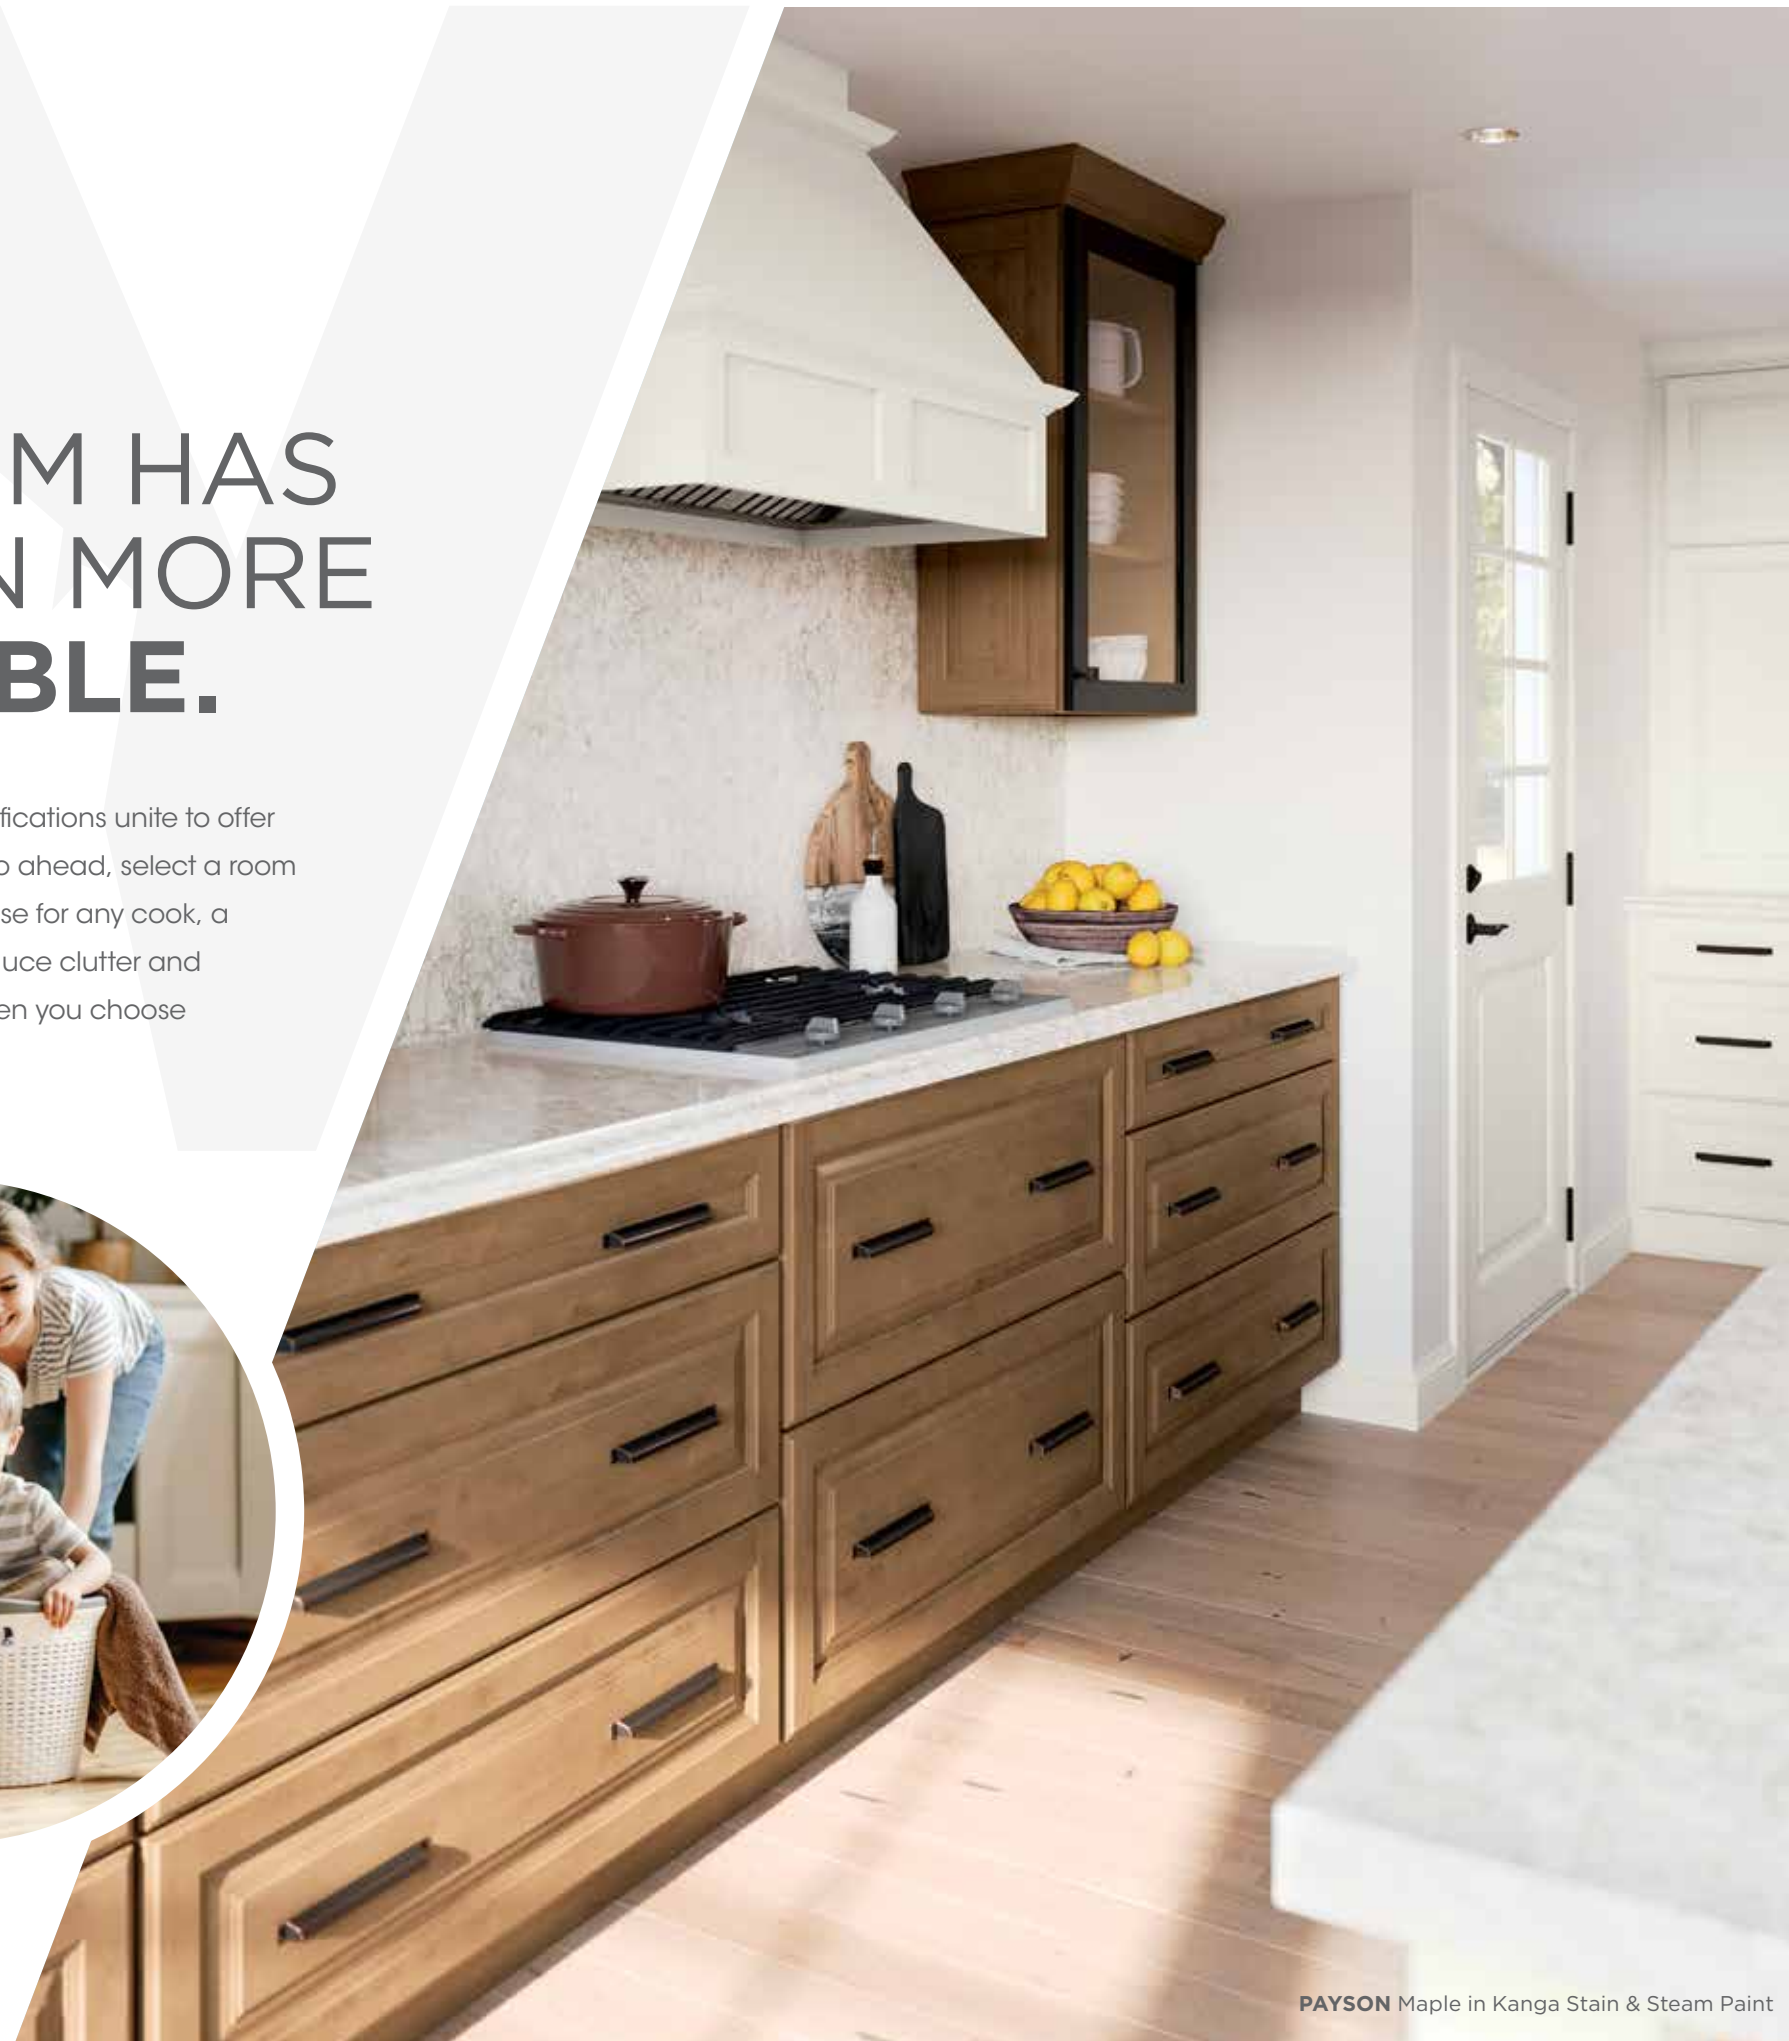

PAYSON Maple in Kanga Stain & Steam Paint

DAPPER FO Painted Hardwood in Maritime and Icy Avalance Paint

The value of simplicity.

MS When you see this logo, you'll know you're looking at the Market Series, our more value-focused cabinets within Wolf Designer that offers fewer door, color and finish options to simplify your decision making. With sturdy construction and a no-nonsense style that complements any decor, our Market Series lets you sit back and enjoy the benefits of design simplicity and lower price.