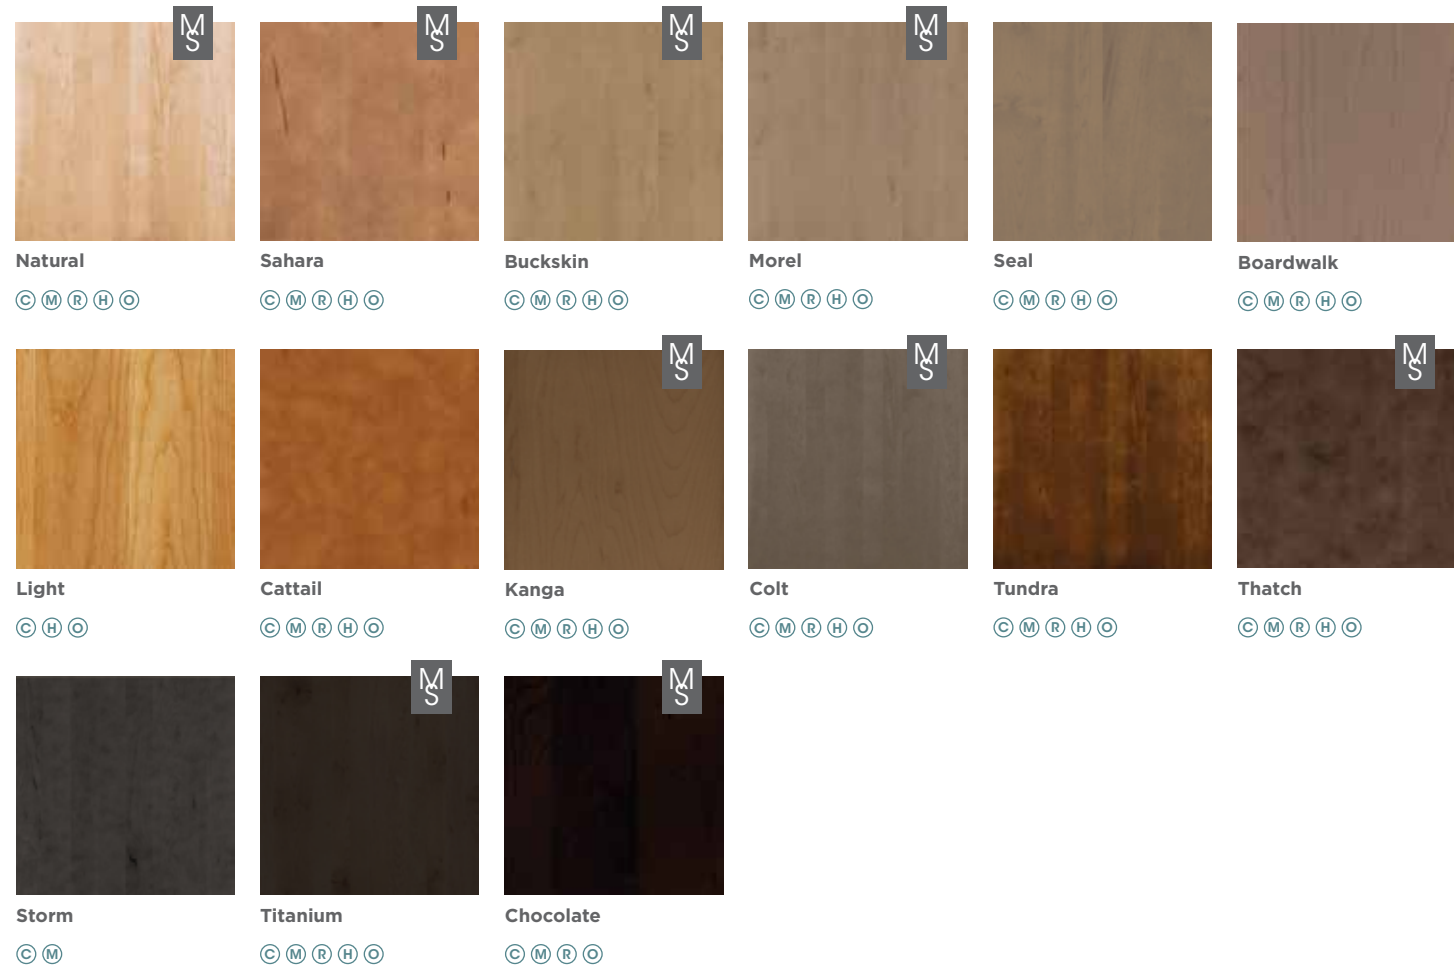

High Gloss White is available with Matching or Metallic edgebanding. (See Below)

Matching

Metallic

Arctic
Ⓛ

Icy Avalanche Linea Nightfall
Ⓛ Ⓢ

Antler
Ⓛ

Wharf
Ⓛ

Elk
Ⓛ Ⓢ

Gunstock
Ⓛ Ⓢ

Obsidian
Ⓛ

STAIN FINISHES

© Cherry M Maple R Rustic Alder H Rustic Hickory O Oak MS Market Series

Stains

Stains with Penned Glazes

BRAWNY FO Maple in Buckskin Stain

D MDF
 M Maple
 O Oak
 P Painted Hardwood
 M Market Series

EXPAND YOUR CHOICES WITH COLOR BY NUMBER.

With the Color by Number program from Wolf Home Products, you can choose from over 5,000 paint colors in the **Sherwin Williams®** or **Benjamin Moore®** paint families to bring your creative vision to life. Sherwin Williams® and Benjamin Moore® paint palettes offer a wide variety of colors found in stores or online — and they're now available exclusively on Maple and MDF door styles within the Wolf Designer cabinetry series.